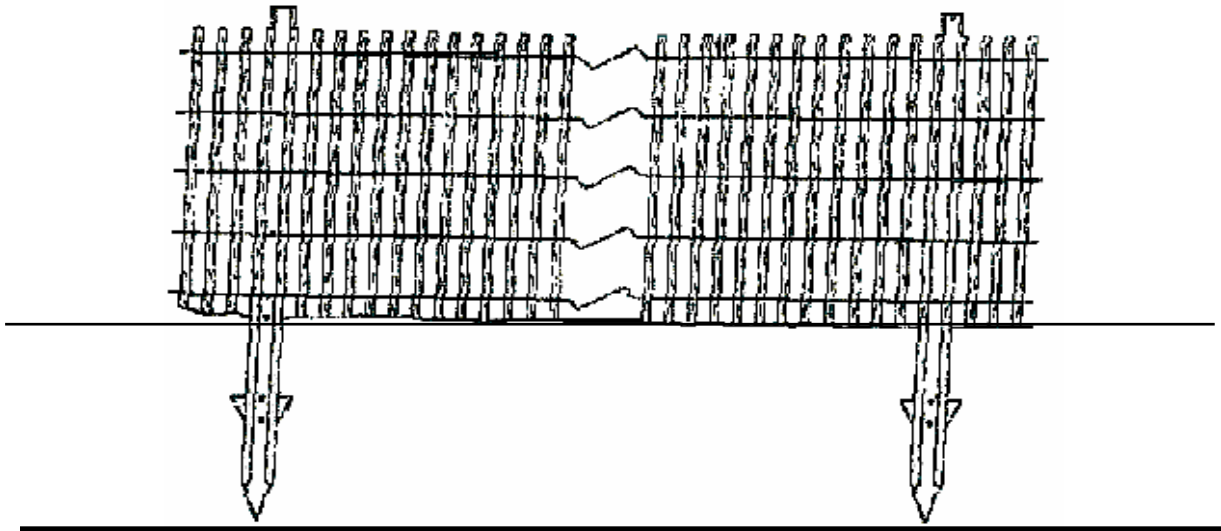

SNOW FENCE AND STEEL POSTS

For additional information and pricing, please contact us at 1-800-334-0541.

SNOW FENCE

4 8" X 50' SNOW FENCE
5 STRAND WIRE, NATURAL WOOD

ACCOMPANYING STEEL POSTS

HEAVY DUTY STEEL FENCE POSTS- 6'